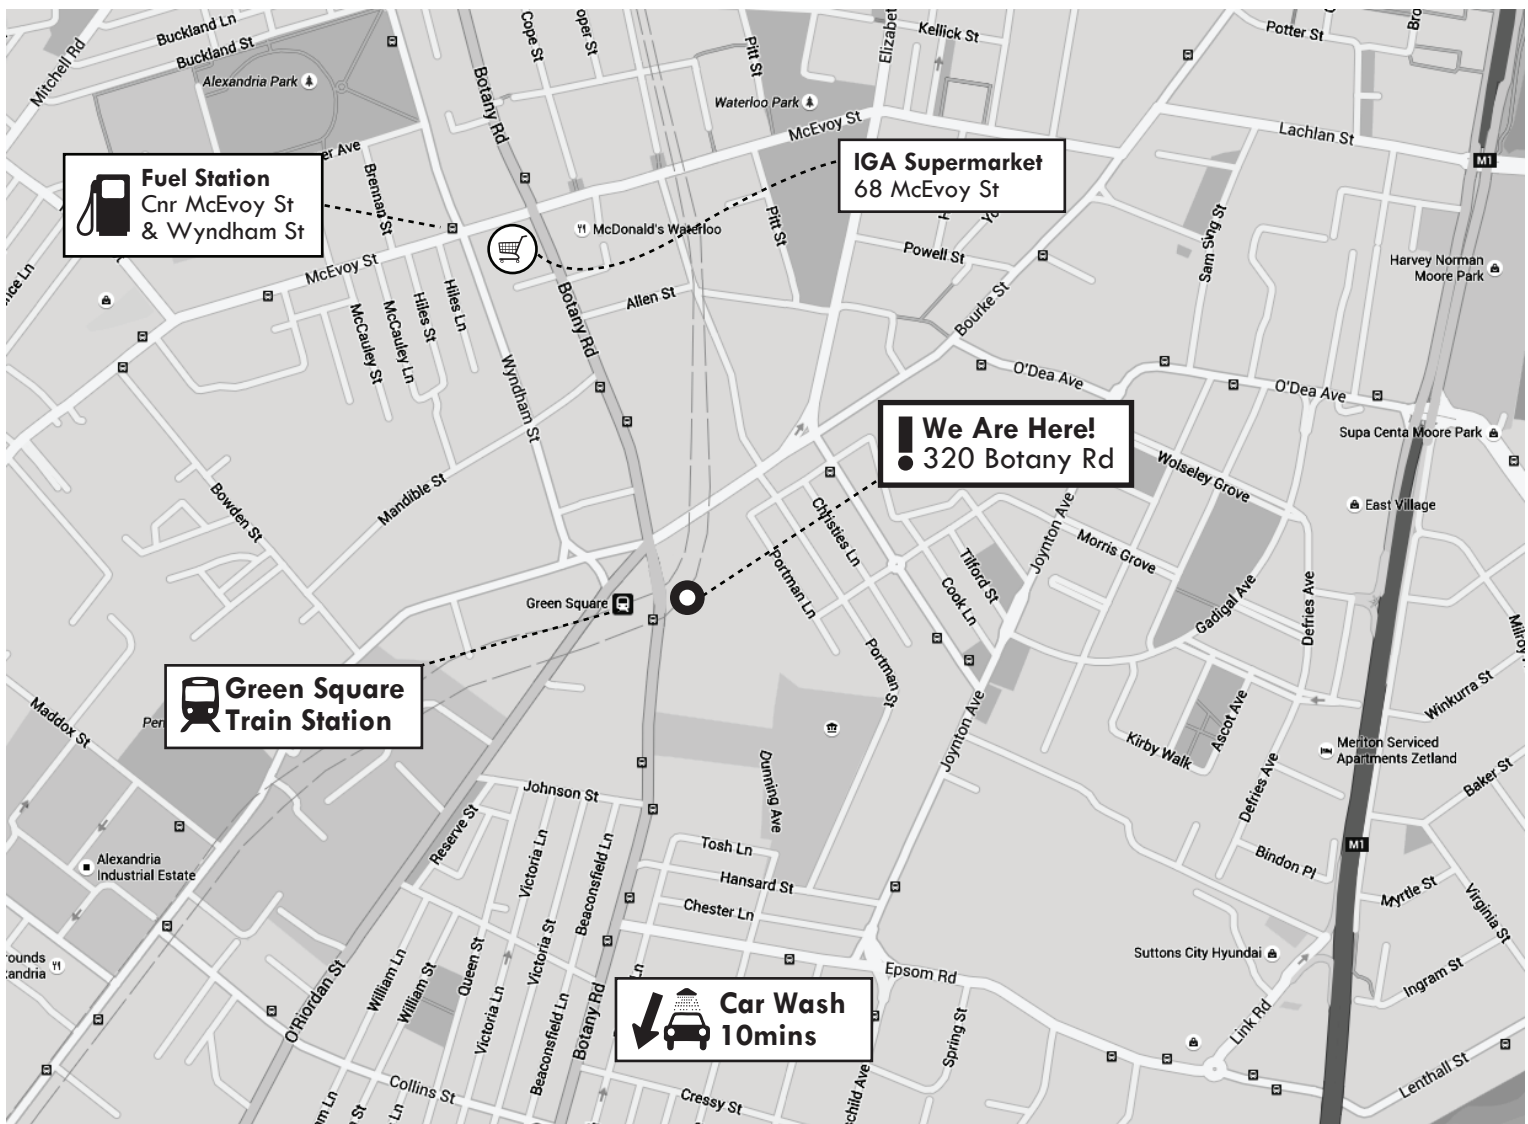

LOST? NEED HELP?

PHONE: 1800 24 68 69

WANT TO EXTEND

YOUR TRIP?

PHONE: 1800 24 68 69

WICKED SYDNEY

320 Botany Rd, Alexandria

Nearest Car Wash

IMO Carwash Mascot
15 Ross Smith Ave, Mascot NSW
(Near McDonalds & KFC)

How to get to our Sydney Office...

Jump on a train and get off at Green Square, then take the Botany Rd West exit...can't miss us. Or jump in an Uber, cost is around \$20 from the Airport.